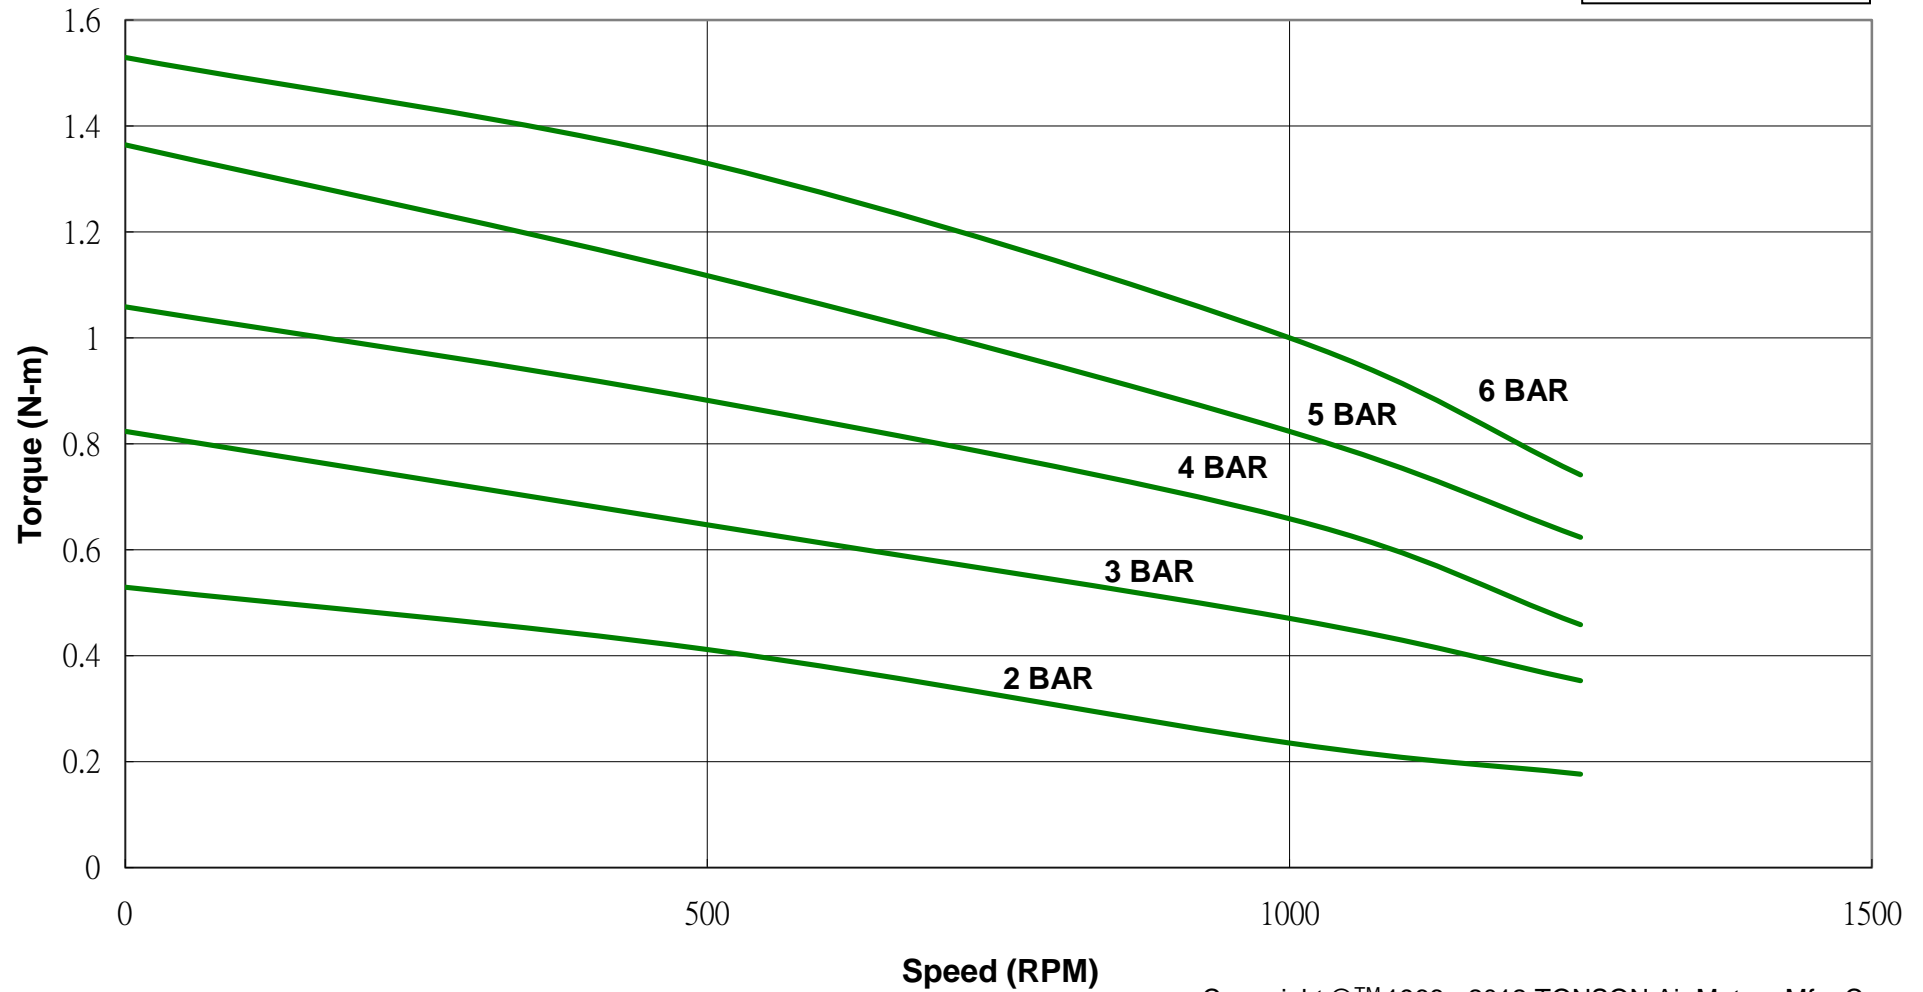

PERFORMANCE GRAPH

Torque v.s. Speed

M2 Series

Copyright ©™ 1966 - 2012 TONSON Air Motors Mfg. Corp.

TONSON Australia (SAMT) Pty Ltd.
Factory 19 / 5 Lyn Parade PRESTONS NSW 2170
PH: 02 9607 4100 FAX: 02 9607 4200
www.tonson-motor.com.au