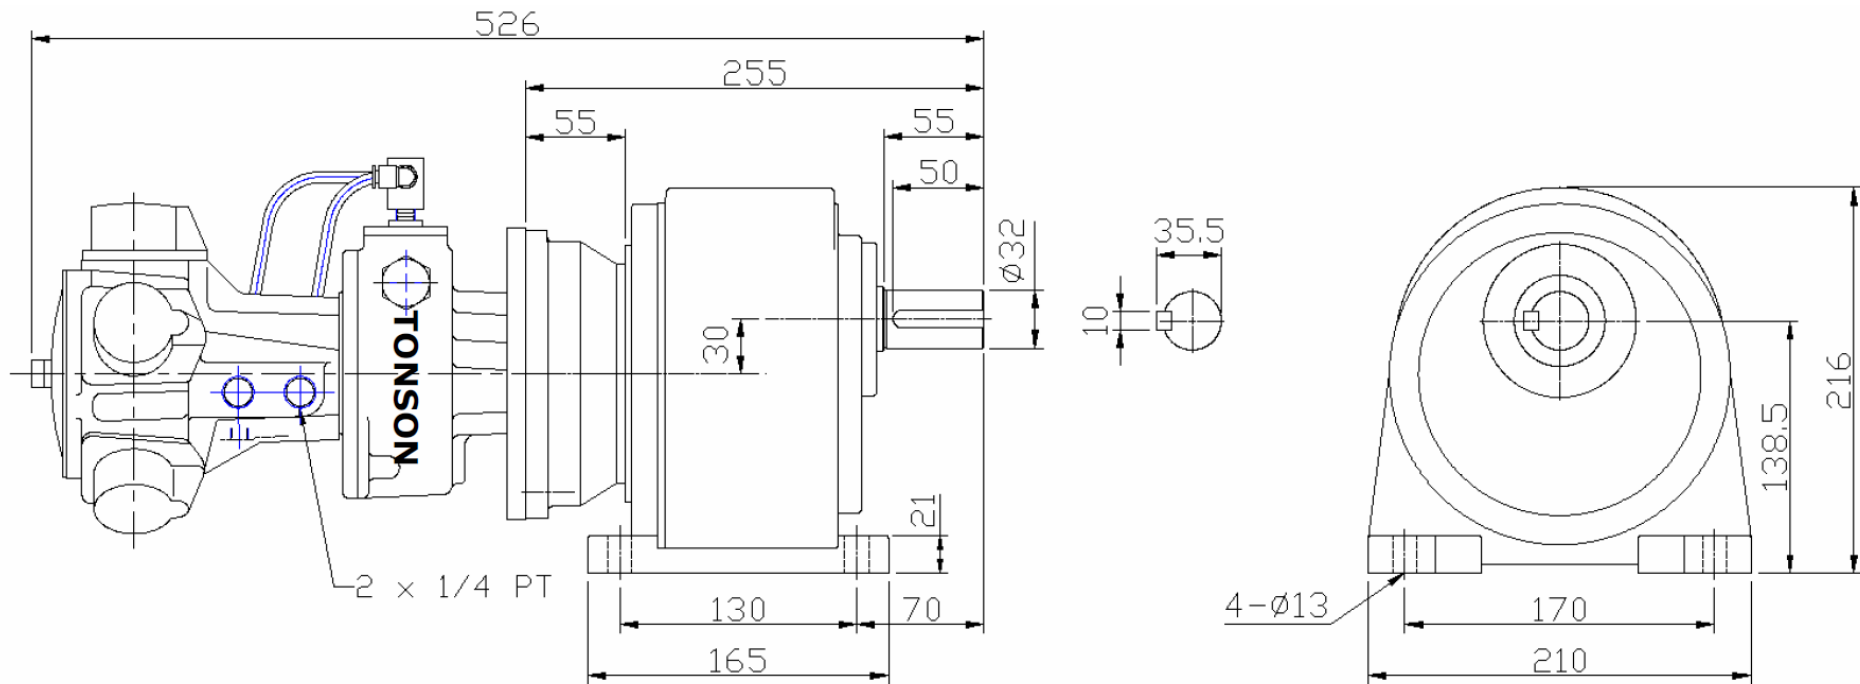

**M5-LBG125**

# PISTON AIR MOTORS

**1/2 HP 312 N·m 6 RPM**

**125:1 Gear Reducer, Air Brake  
Foot Mounting**

All dimensions in mm