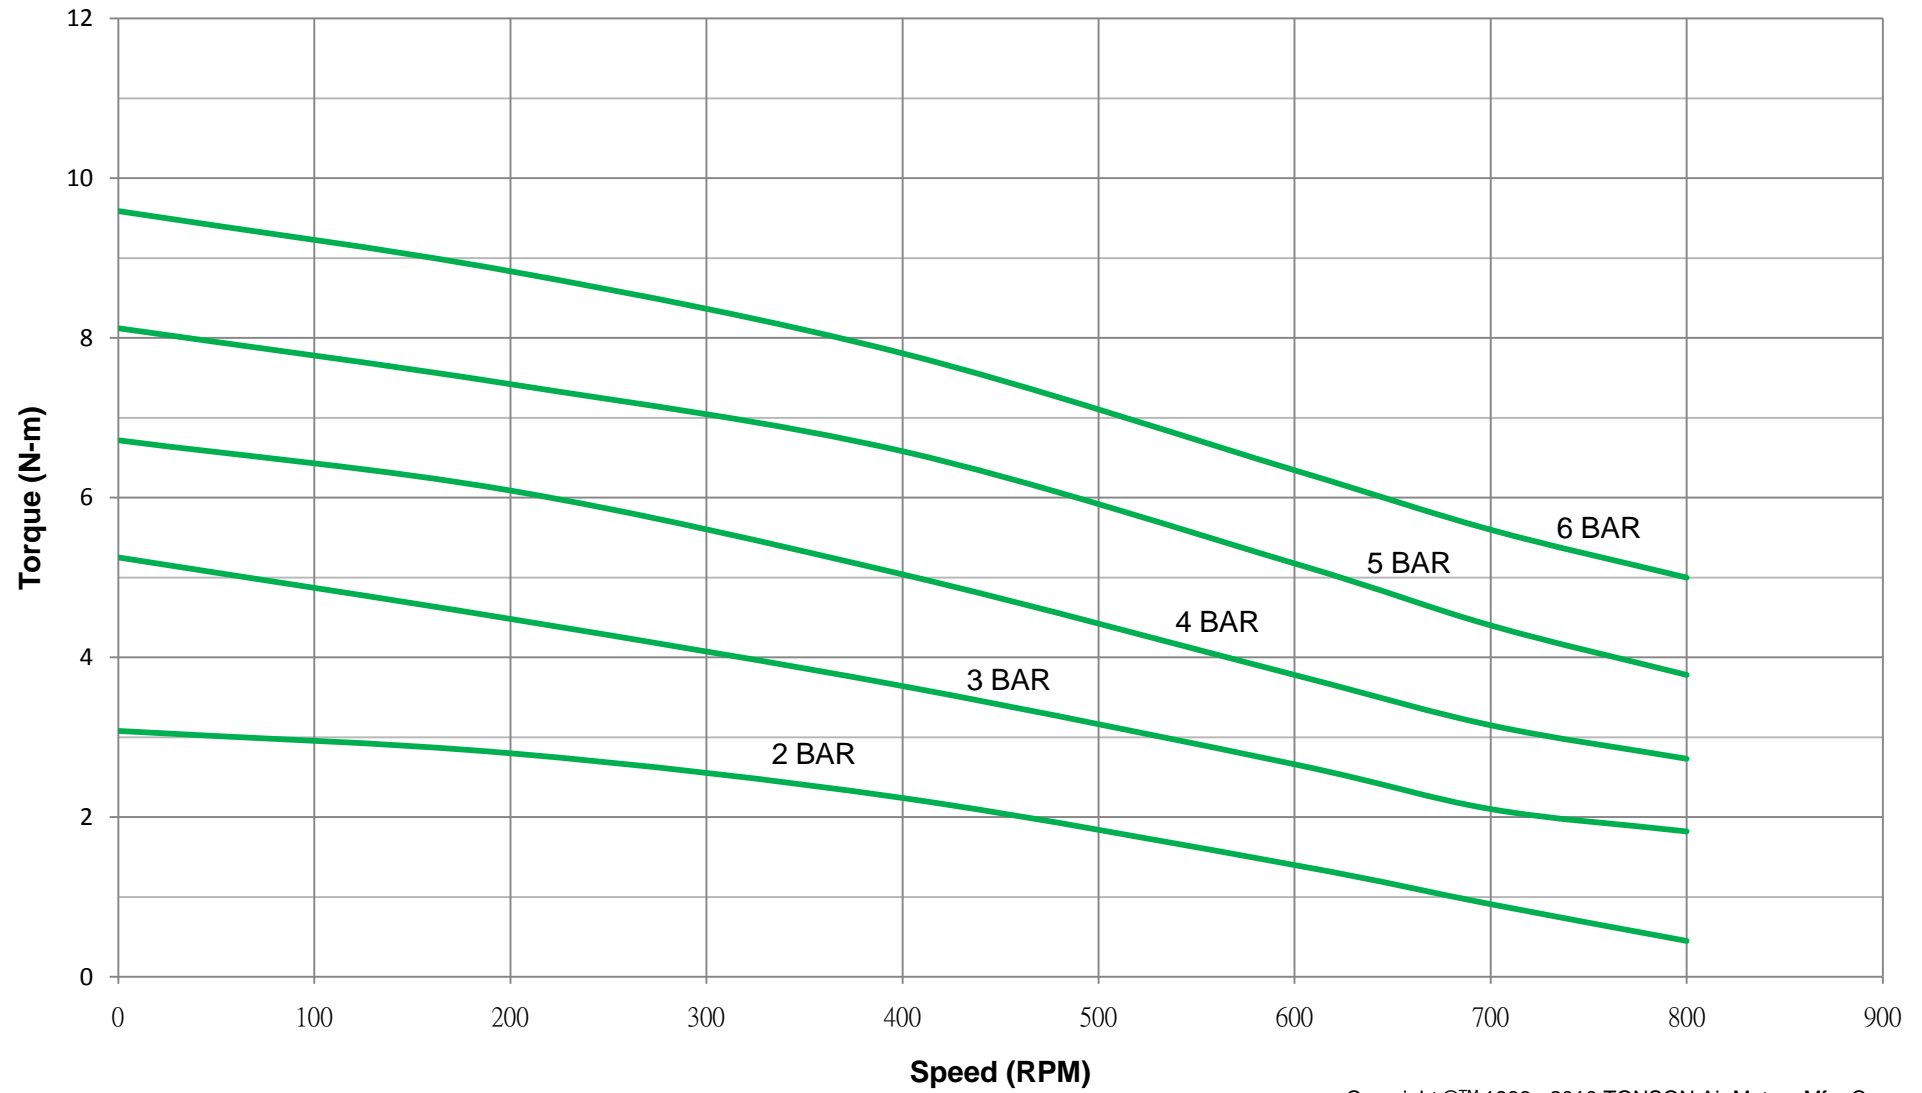

PERFORMANCE GRAPH

Torque v.s. Speed

M6 Series
Piston Air Motors

Copyright ©™ 1966 - 2010 TONSON Air Motors Mfg. Corp.

TONSON Australia (SAMT) Pty Ltd.
Factory 19 / 5 Lyn Parade PRESTONS NSW 2170
PH: 02 9607 4100 FAX: 02 9607 4200
www.tonson-motor.com.au