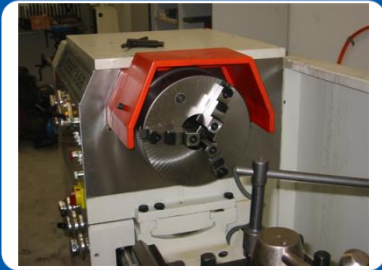

Brake/Clutch Combinations

Brake/Clutch Electromagnetic Combination Unit is compact and modular, so that they can be mounted quickly and easily on different transmission systems.

Screw Jacks

- Trapezoidal Screw Jacks
- Ball Screw Jacks

Machining & Engineering Services

- We provide services for:
- Gearbox Repairs
 - Customised Modifications
 - Power transmission Bore and Key
 - Turning and Milling Services

TONSON AUSTRALIA is a manufacturer & importer of all specialised Transmission Equipment. Provide OEMs, Manufacturers and End users products at very competitive prices supplied direct from manufacturer.