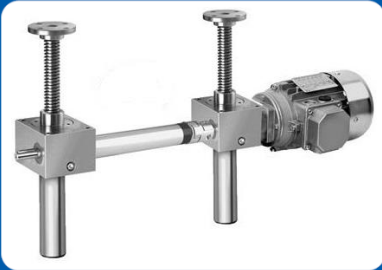

Pulleys

- Vee Pulleys
- Poly V Pulleys
- HTD Pulleys
- Large Vee Pulleys

Shaft Fixings

- Locking Hubs
- Bolt on Hubs
- Taper Bushes
- Weld on Hubs
- QD & ETP Bush
- Shaft Collars

Couplings

- HRC Jaw
- Gear
- Grid
- Cone Ring
- Tyre
- Disc
- Rigid
- Chain

Air Clutch/Brake

- Flange Mounted/IEC Mounted
- Shaft Mounted
- All types available

Clutches

- Shaft Clutches
- Tooth Clutches
- Tooth Type Couplings

Torque Limiters

- Torque limiting Devices and Couplings:
- Manual/Pneumatic
 - Hydraulic/Electromagnetic

Brake/Clutch Combinations

Brake/Clutch Electromagnetic Combination Unit is compact and modular, so that they can be mounted quickly and easily on different transmission systems.

Screw Jacks

- Trapezoidal Screw Jacks
- Ball Screw Jacks