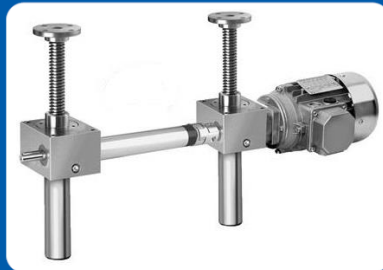

Pulleys

- Vee Pulleys
- Poly V Pulleys
- HTD Pulleys
- Large Vee Pulleys

Shaft Fixings

- Locking Hubs
- Bolt on Hubs
- Taper Bushes
- Weld on Hubs
- QD & ETP Bush
- Shaft Collars

Couplings

- HRC Jaw
- Gear
- Grid
- Cone Ring
- Tyre
- Disc
- Rigid
- Chain

Air Clutch/Brake

- Flange Mounted/IEC Mounted
- Shaft Mounted
- All types available

Clutches

- Shaft Clutches
- Tooth Clutches
- Tooth Type Couplings

Torque Limiters

- Torque limiting Devices and Couplings:
- Manual/Pneumatic
 - Hydraulic/Electromagnetic

Brake/Clutch Combinations

Brake/Clutch Electromagnetic Combination Unit is compact and modular, so that they can be mounted quickly and easily on different transmission systems.

Screw Jacks

- Trapezoidal Screw Jacks
- Ball Screw Jacks