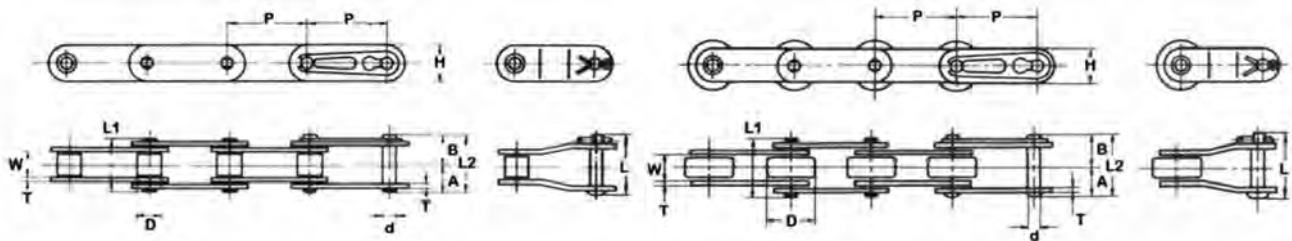

Tonson stocks a range of economy Stainless Steel chain in British Standard, American Standard and Double Pitch.

This economy range of Stainless Steel chain offers a cost saving alternative to more expensive brands. Using SUS304 grade stainless steel in its construction, this chain is food grade quality.

### British Standard Stainless Steel

Chain	Pitch (P)	Inner Width (W)	Roller Dia. (D)	Pin						Offset		App. Kg/ft	Links Of 1 Unit
				Dia. (d)	A	B	(A+A) L1	(A+B) L2	Offset (L)	Thickness T(t)	Height (H)		
08B-1SS	12.70	7.75	8.51	4.45	8.17	9.58	16.35	17.75	19.30	1.50	11.7	0.20	240
10B-1SS	15.875	9.65	10.16	5.08	9.58	11.02	19.15	20.60	21.95	1.65	14.6	0.29	192
12B-1SS	19.05	11.68	12.07	5.72	11.05	12.55	22.10	23.60	26.30	1.80	16.0	0.38	160

### American Standard Stainless Steel

Chain	Pitch (P)	Inner Width (W)	Roller Dia. (D)	Pin						Offset		App. Kg/ft	Links Of 1 Unit
				Dia. (d)	A	B	(A+A) L1	(A+B) L2	Offset (L)	Thickness (T)	Height (H)		
40-1SS	12.70	7.95	7.95	3.97	8.07	9.48	16.15	17.55	19.05	1.5	11.7	0.19	240
50-1SS	15.875	9.53	10.16	5.09	10.17	11.63	20.35	21.80	23.05	2.0	14.6	0.32	192
60-1SS	19.05	12.70	11.91	5.96	12.7	14.2	25.40	26.90	29.55	2.4	17.5	0.46	160
50-2SS	15.875	9.53	10.16	5.09	19.02	20.65	38.40	39.85	41.10	2.0	14.6	2.01	192

Chain	Pitch (P)	Inner Width (W)	Roller Dia. (D)	Pin						Offset		App. Kg/ft	Links Of 1 Unit
				Dia. (d)	A	B	(A+A) L1	(A+B) L2	Offset (L)	Thickness (T)	Height (H)		
C2040SS	25.40	7.95	7.95	3.97	8.07	10.28	16.15	18.35	19.05	1.5	11.7	0.15	120
C2042SS			15.88									.25	
C2050SS	31.75	9.53	10.16	5.09	10.17	12.13	20.35	22.30	23.05	2.0	14.6	.25	96
C2052SS			19.05									.39	
C2060HSS	38.10	12.70	11.91	5.96	14.35	17.05	28.76	31.40	32.85	3.2	17.5	.45	80
C2062HSS			22.23									.65	
C2080HSS	50.80	15.88	15.88	7.94	17.80	20.90	35.60	38.70	40.40	4.0	23.0	.63	60
C2082HSS			28.58									0.95	