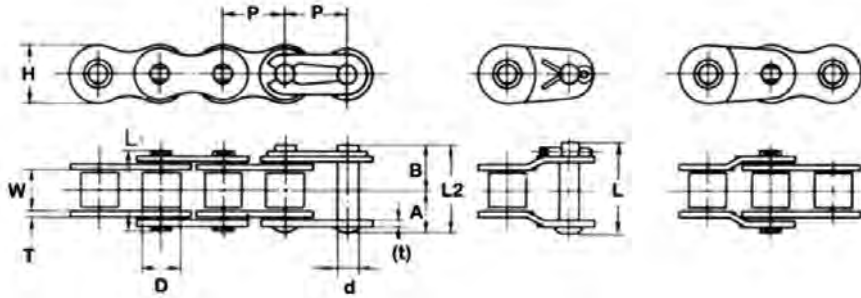

Tonson stocks a range of economy Stainless Steel chain in British Standard, American Standard and Double Pitch.

This economy range of Stainless Steel chain offers a cost saving alternative to more expensive brands. Using SUS304 grade stainless steel in its construction, this chain is food grade quality.

### British Standard Stainless Steel

Chain	Pitch (P)	Inner Width (W)	Roller Dia. (D)	Pin						Offset		App. Kg/ft	Links Of 1 Unit
				Dia. (d)	A	B	(A+A) L1	(A+B) L2	Offset (L)	Thickness T(t)	Height (H)		
08B-1SS	12.70	7.75	8.51	4.45	8.17	9.58	16.35	17.75	19.30	1.50	11.7	0.20	240
10B-1SS	15.875	9.65	10.16	5.08	9.58	11.02	19.15	20.60	21.95	1.65	14.6	0.29	192
12B-1SS	19.05	11.68	12.07	5.72	11.05	12.55	22.10	23.60	26.30	1.80	16.0	0.38	160

### American Standard Stainless Steel

Chain	Pitch (P)	Inner Width (W)	Roller Dia. (D)	Pin						Offset		App. Kg/ft	Links Of 1 Unit
				Dia. (d)	A	B	(A+A) L1	(A+B) L2	Offset (L)	Thickness (T)	Height (H)		
40-1SS	12.70	7.95	7.95	3.97	8.07	9.48	16.15	17.55	19.05	1.5	11.7	0.19	240
50-1SS	15.875	9.53	10.16	5.09	10.17	11.63	20.35	21.80	23.05	2.0	14.6	0.32	192
60-1SS	19.05	12.70	11.91	5.96	12.7	14.2	25.40	26.90	29.55	2.4	17.5	0.46	160
50-2SS	15.875	9.53	10.16	5.09	19.02	20.65	38.40	39.85	41.10	2.0	14.6	2.01	192

Chain	Pitch (P)	Inner Width (W)	Roller Dia. (D)	Pin						Offset		App. Kg/ft	Links Of 1 Unit
				Dia. (d)	A	B	(A+A) L1	(A+B) L2	Offset (L)	Thickness (T)	Height (H)		
C2040SS	25.40	7.95	7.95	3.97	8.07	10.28	16.15	18.35	19.05	1.5	11.7	0.15	120
C2042SS			15.88									.25	
C2050SS	31.75	9.53	10.16	5.09	10.17	12.13	20.35	22.30	23.05	2.0	14.6	.25	96
C2052SS			19.05									.39	
C2060HSS	38.10	12.70	11.91	5.96	14.35	17.05	28.76	31.40	32.85	3.2	17.5	.45	80
C2062HSS			22.23									.65	
C2080HSS	50.80	15.88	15.88	7.94	17.80	20.90	35.60	38.70	40.40	4.0	23.0	.63	60
C2082HSS			28.58									0.95	