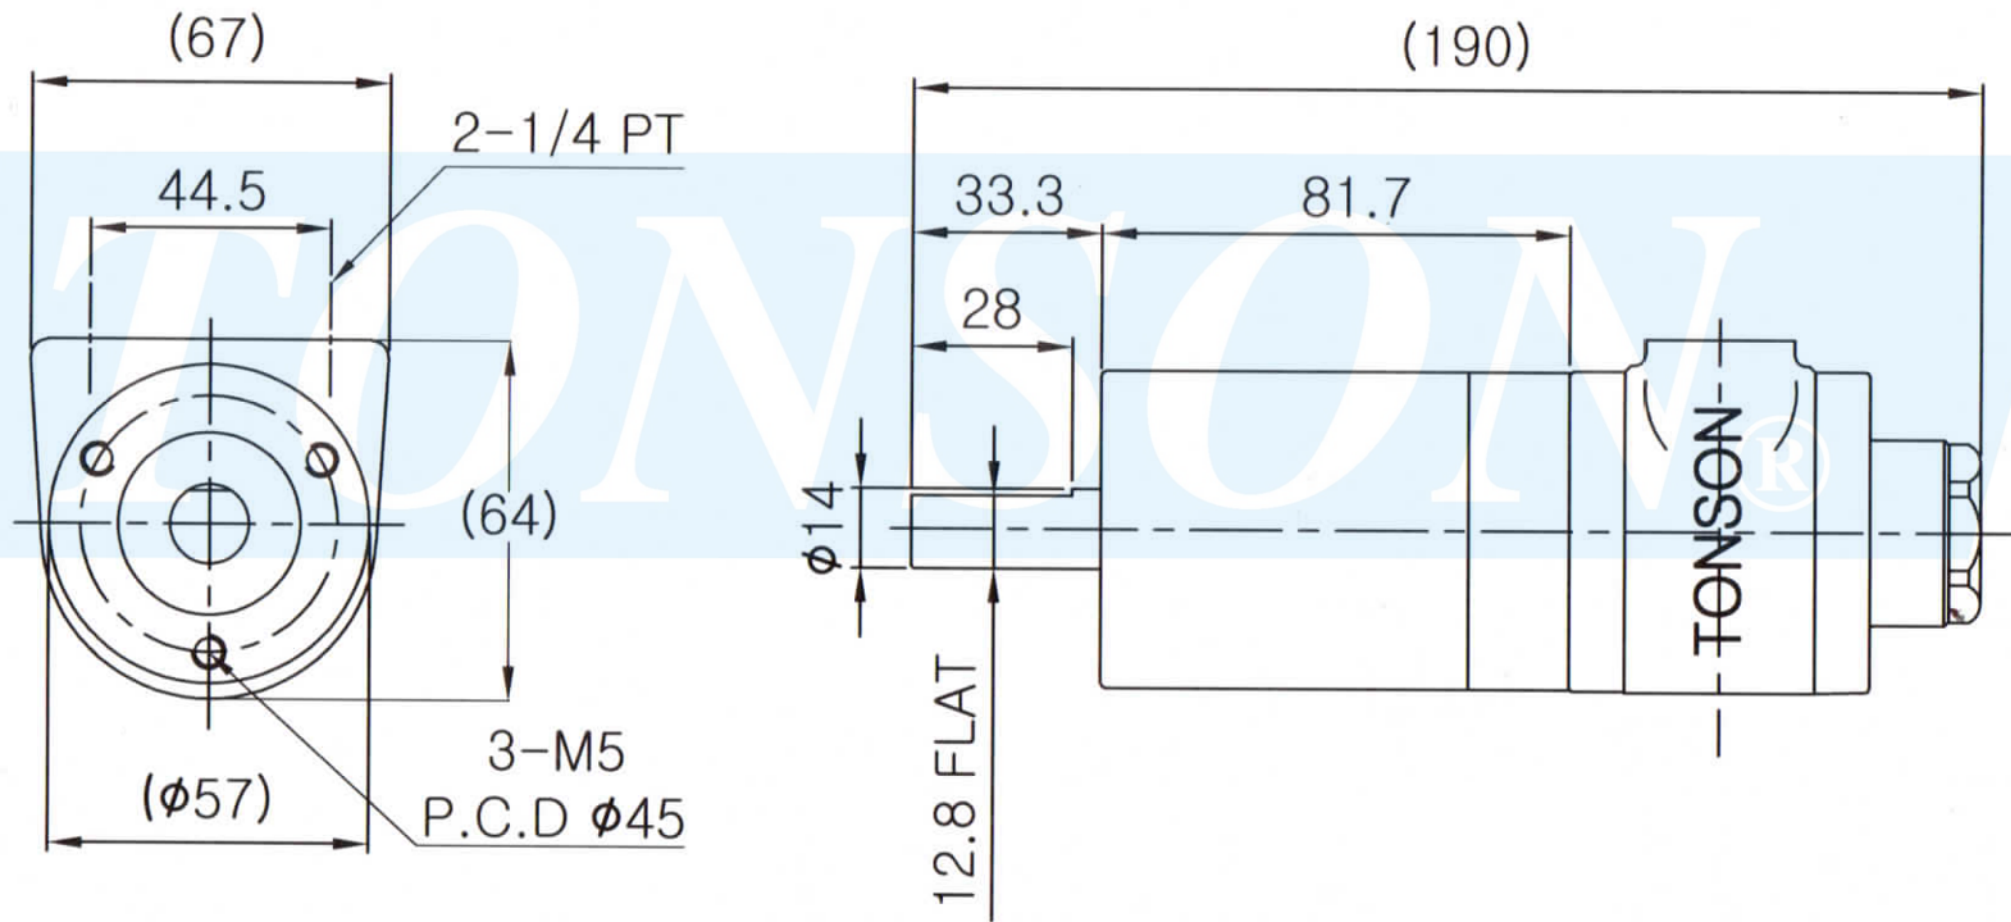

# VA1-FG20 **TONSON** VANE AIR MOTORS

0.46 HP 10.8 N·m 300 RPM

20:1 Planetary Gear Reducer Face Mounting

All dimensions in mm