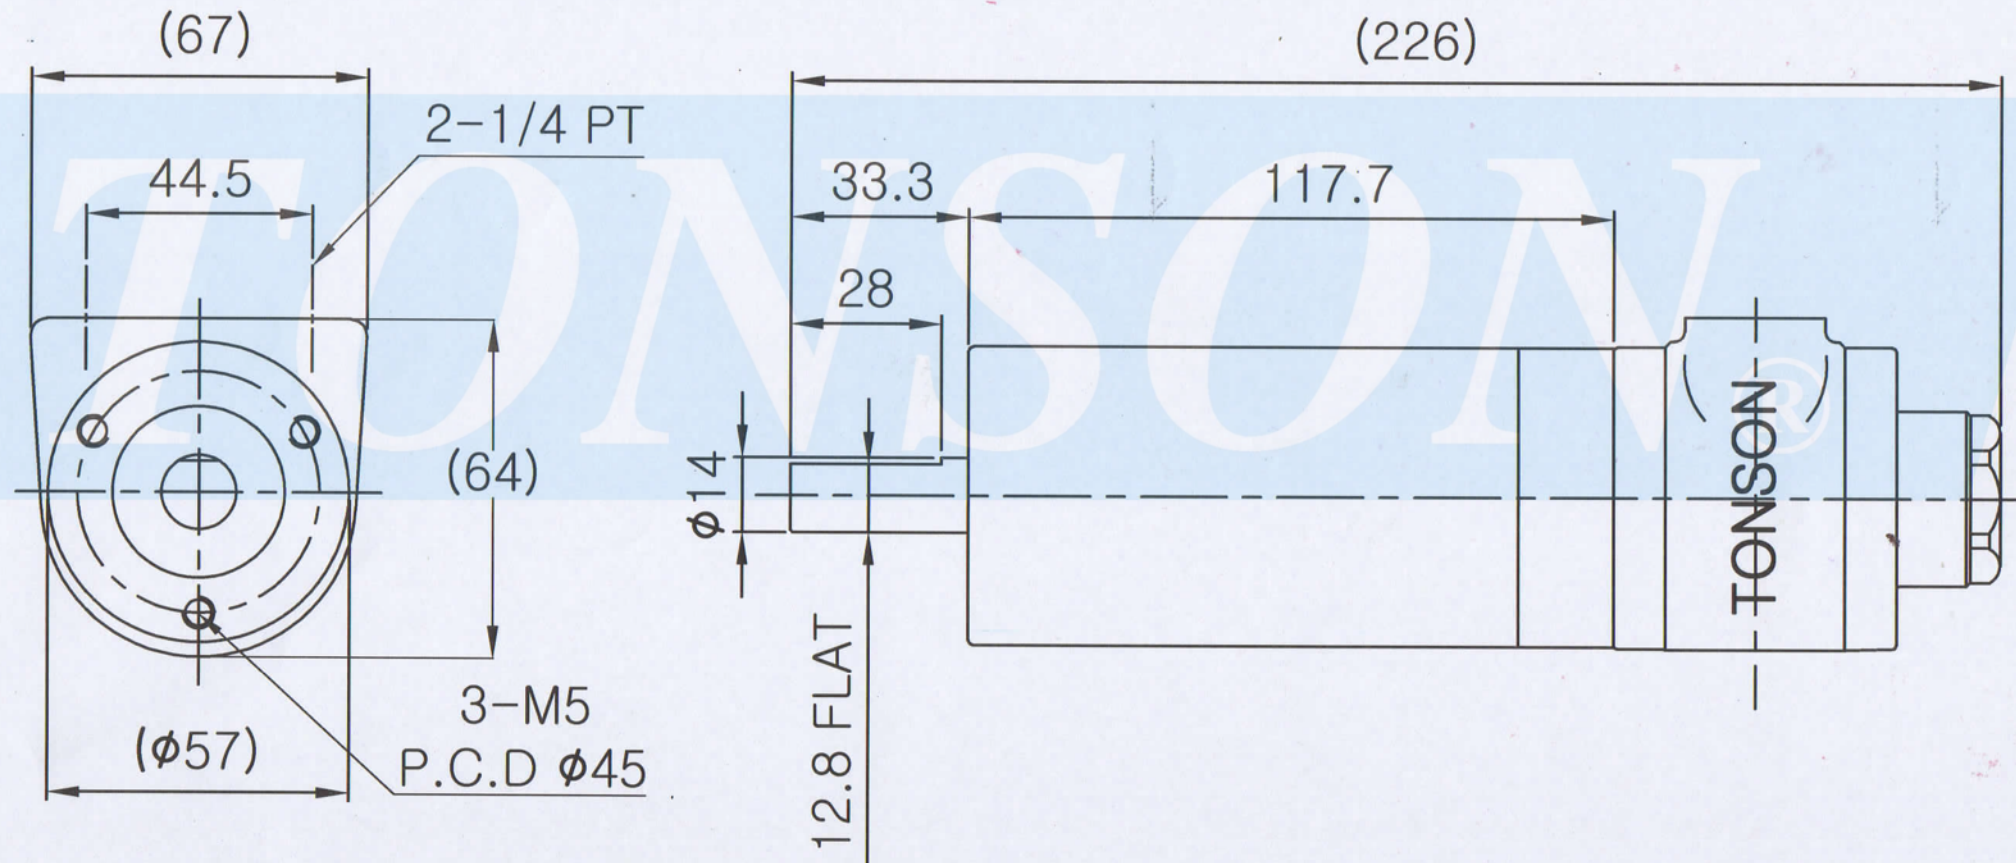

TONSON VANE AIR MOTORS

VA1-FG410

0.20 HP 98.4 N·m 14.6 RPM

410:1 Planetary Gear Reducer Face Mounting

All dimensions in mm