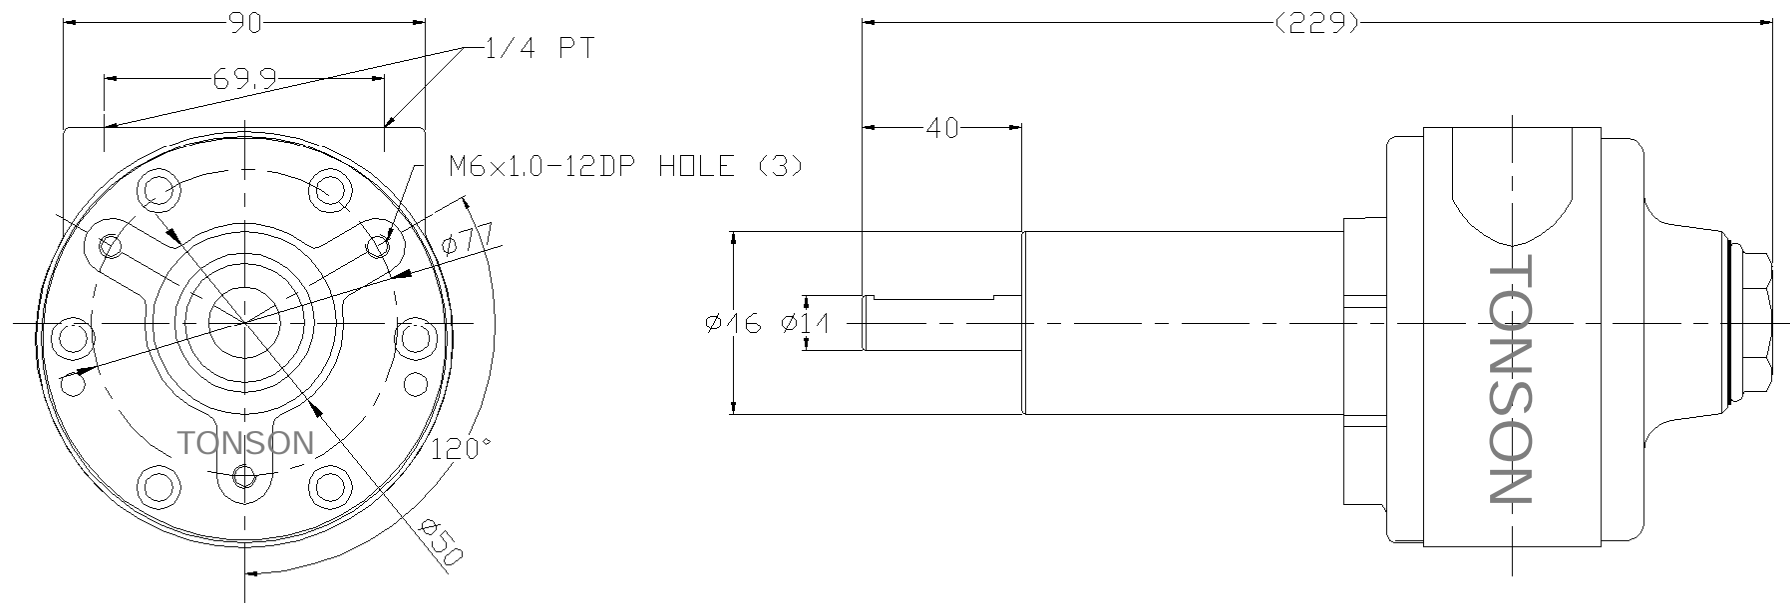

V4-M

TONSON VANE AIR MOTORS

1.71 HP 4.1 N·m 3,000 RPM

Face Mounting

All dimensions in mm