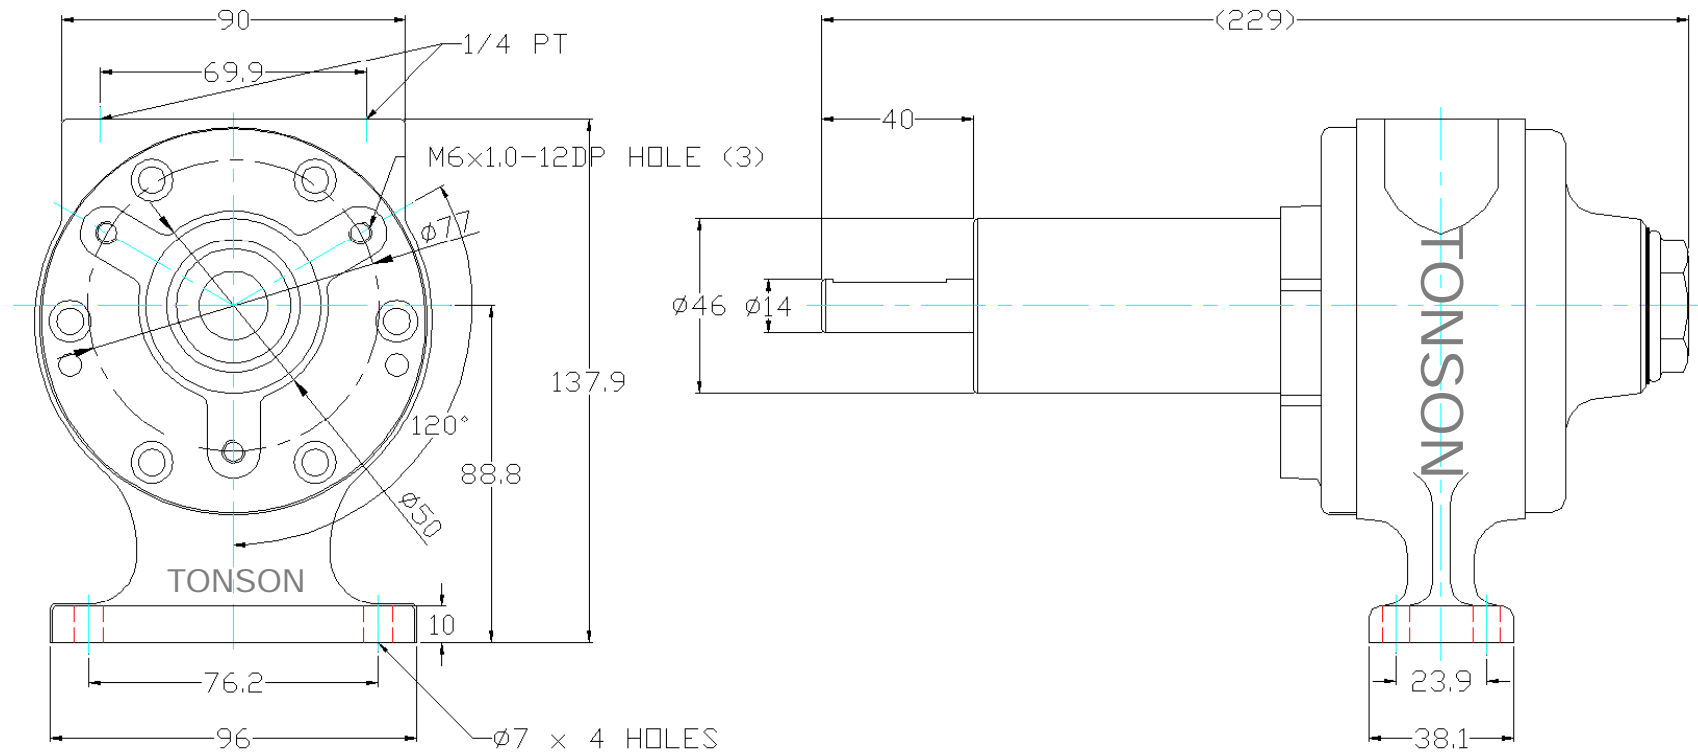

V4-LM **TONSON** VANE AIR MOTORS

1.71 HP 4.1 N·m 3,000 RPM

Foot Mounting

All dimensions in mm