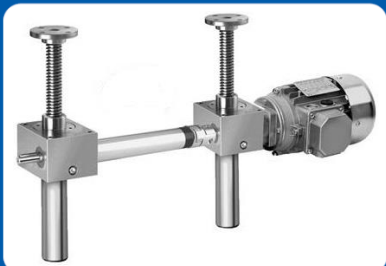

Pulleys

- Vee Pulleys
- Poly V Pulleys
- HTD Pulleys
- Large Vee Pulleys

Shaft Fixings

- Locking Hubs
- Bolt on Hubs
- Taper Bushes
- Weld on Hubs
- QD & ETP Bush
- Shaft Collars

Couplings

- HRC Jaw
- Gear
- Grid
- Cone Ring
- Tyre
- Disc
- Rigid
- Chain

Clutches

- Shaft Clutches
- Tooth Clutches
- Tooth Type Couplings

Torque Limiters

- Torque limiting Devices and Couplings:
- Manual/Pneumatic
 - Hydraulic/Electromagnetic

Brake/Clutch Combinations

- Brake/Clutch Electromagnetic Combination Unit
- Compact and modular
- Can be mounted on different transmission systems.

Screw Jacks

- Trapezoidal Screw Jacks
- Ball Screw Jacks

Machining & Engineering Services

- We provide services for:
- Gearbox Repairs
 - Customised Modifications
 - Power transmission Bore and Key
 - Turning and Milling Services