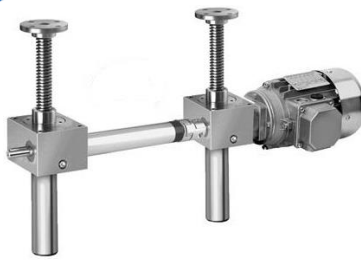

Pulleys

- Vee Pulleys
- Poly V Pulleys
- HTD Pulleys
- Large Vee Pulleys

Shaft Fixings

- Locking Hubs
- Bolt on Hubs
- Taper Bushes
- Weld on Hubs
- QD & ETP Bush
- Shaft Collars

Couplings

- HRC Jaw
- Gear
- Grid
- Cone Ring
- Tyre
- Disc
- Rigid
- Chain

Clutches

- Shaft Clutches
- Tooth Clutches
- Tooth Type Couplings

Torque Limiters

- Torque limiting Devices and Couplings:
- Manual/Pneumatic
 - Hydraulic/Electromagnetic

Brake/Clutch Combinations

- Brake/Clutch Electromagnetic Combination Unit
- Compact and modular
- Can be mounted on different transmission systems.

Screw Jacks

- Trapezoidal Screw Jacks
- Ball Screw Jacks

Machining & Engineering Services

- We provide services for:
- Gearbox Repairs
 - Customised Modifications
 - Power transmission Bore and Key
 - Turning and Milling Services