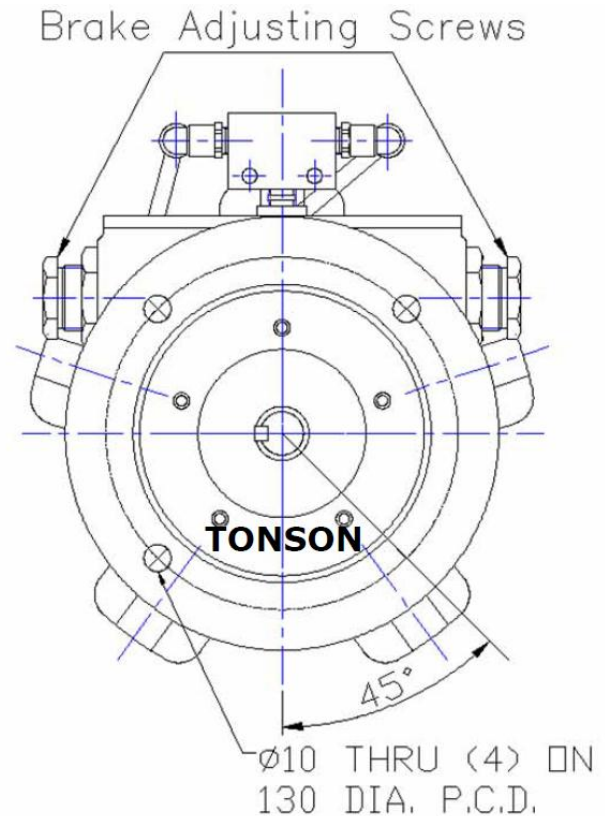

## PISTON AIR MOTORS

3/4 HP 4.4 N·m 700 RPM

Air Brake, Flange Mounting

All dimensions in mm