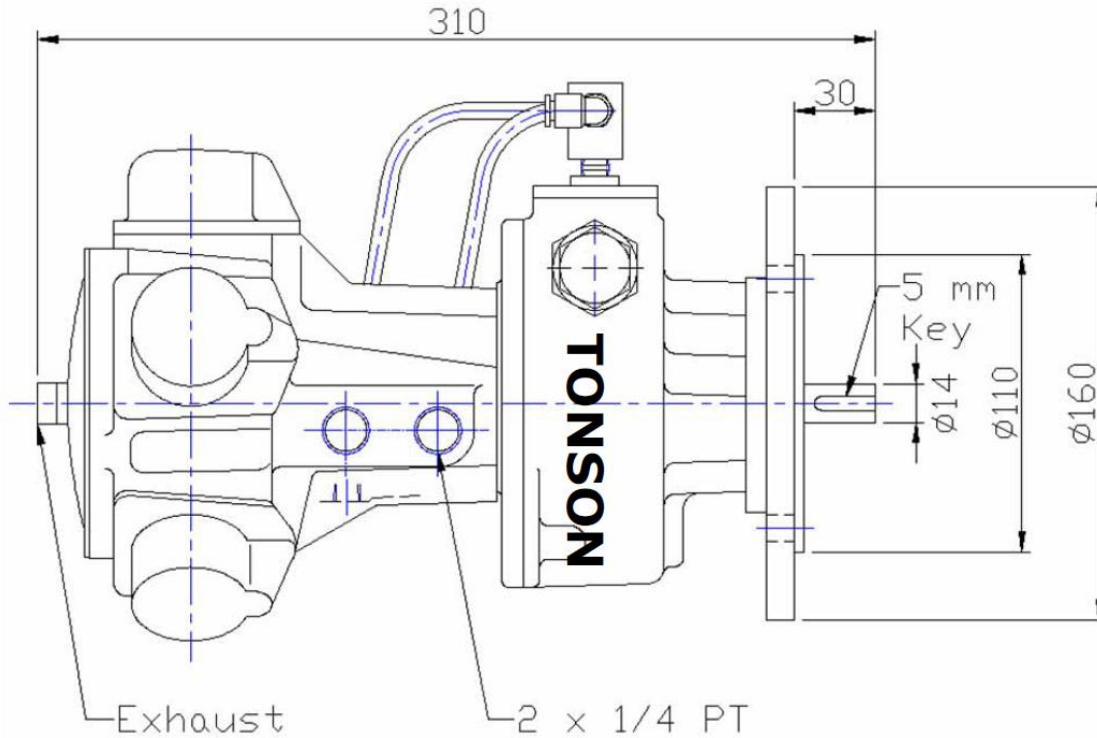

## PISTON AIR MOTORS

3/4 HP 4.4 N·m 700 RPM

Air Brake, Flange Mounting

All dimensions in mm