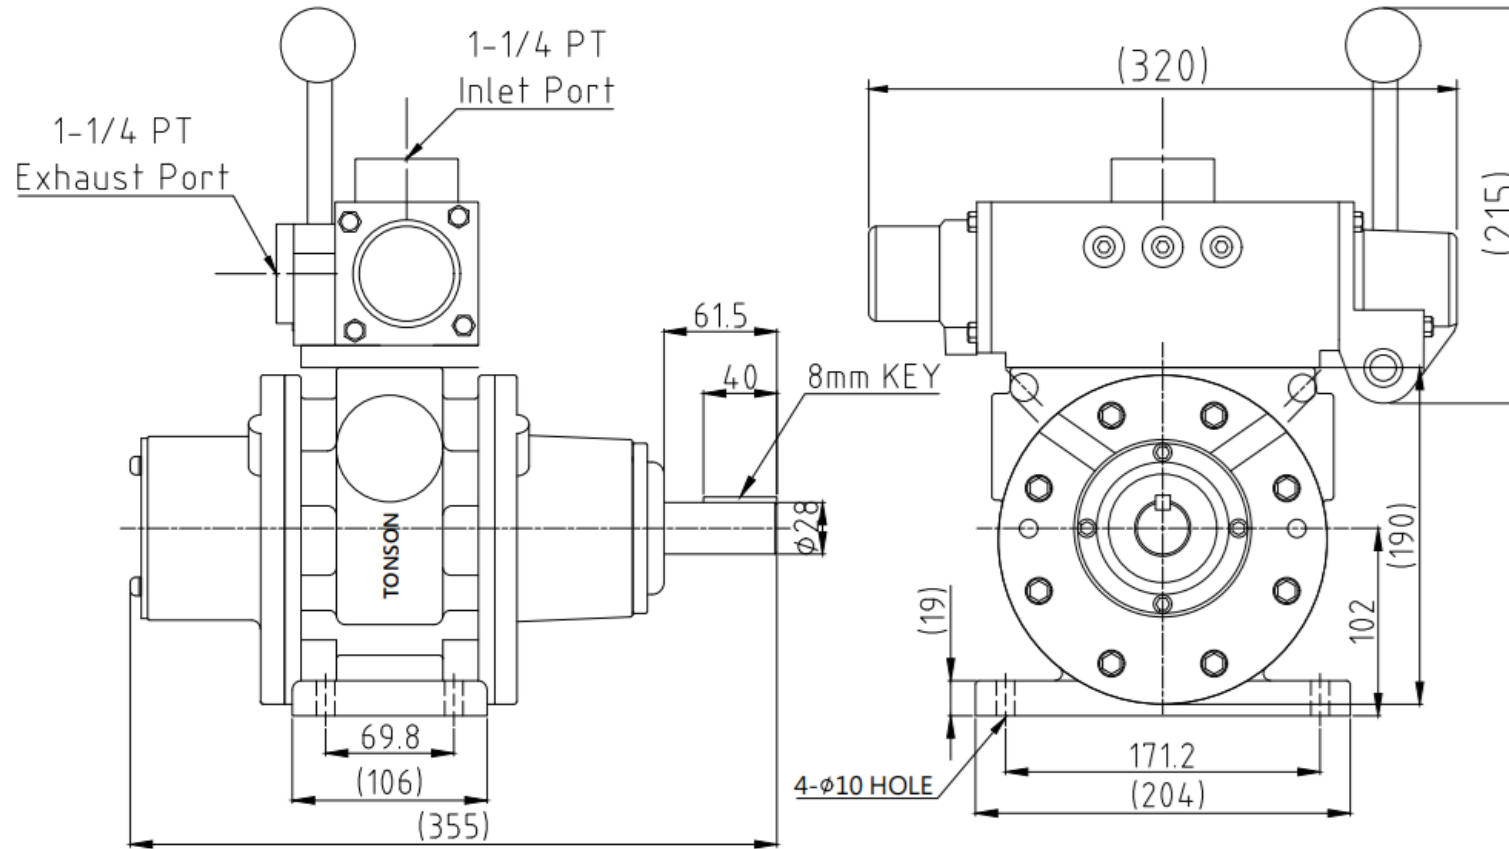

V16-LHCV TONSON VANE AIR MOTORS

9.5HP 34Nm 2,000RPM Hand control Valve Foot Mounting

All dimensions in mm